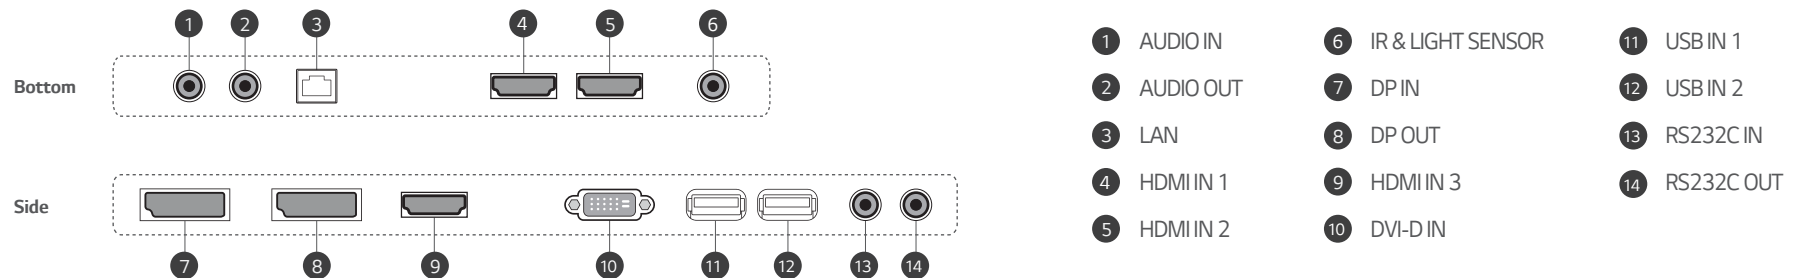

Content Sharing

Content Mirroring among devices is more convenient on a Wi-Fi network.

Real-time Promotion

With Beacon and BLE (Bluetooth Low Energy), shop managers can provide coupons and information in real-time.

Wireless Access Point

The UM3F and UM3E series operates as a virtual router which can be a wireless access point for mobile devices.

CONNECTIVITY

* Dimensions & Jack Panels (Read/Side) may differ from the above image, so please contact LG sales team to verify before ordering.