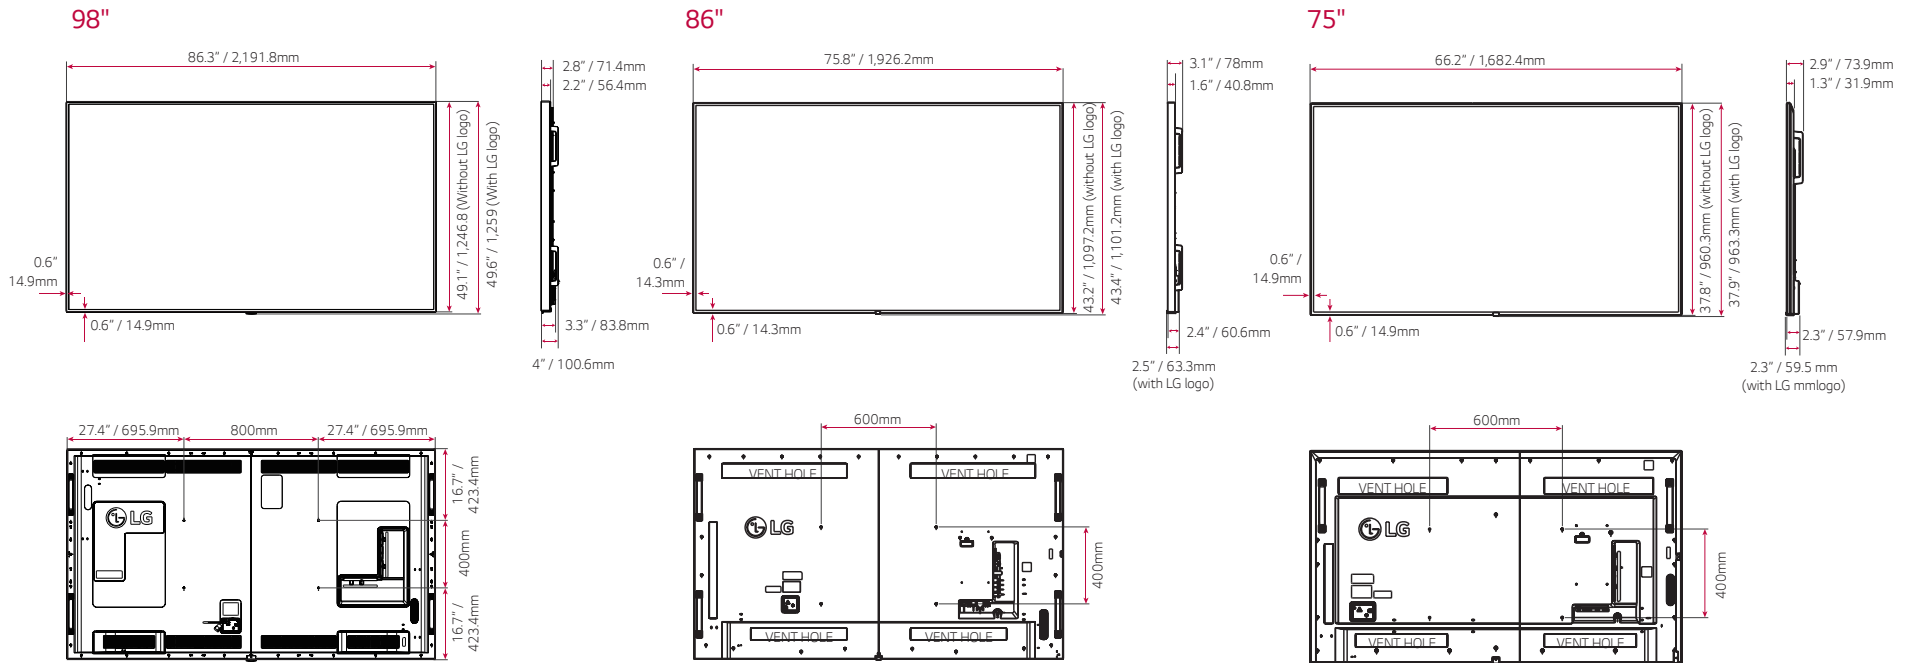

CONNECTIVITY

* Dimensions & Jack Panels (Read/Side) may differ from the above image, so please contact LG sales team to verify before ordering.