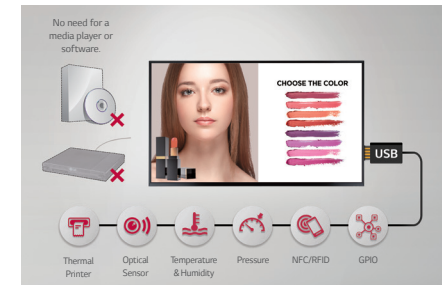

Built-in Speakers

Contents will be enriched with sound effects from built-in speakers, without the need for purchasing or installing external speakers.

High-Performance with webOS

Built-in Quad Core SoC can execute several tasks at once while providing smooth content playback without the need for a media player. Also, LG webOS smart signage platform enhances user convenience with intuitive GUI and simple app development tools.

Various Sensor Applications

LG webOS smart signage platform easily supports connections with external sensors such as GPIO, NFC/RFID, temperature sensors, etc. via USB plug-in. This smart signage has no need to purchase additional software or media players for creating value-added solutions.