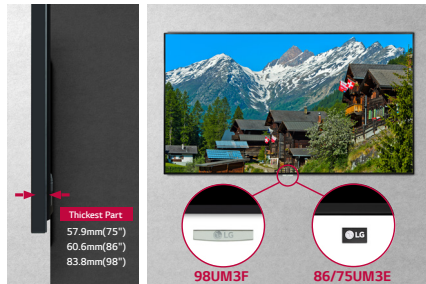

H.264

HEVC

* HEVC: High Efficiency Video Coding

Slim Depth and Detachable Logo

Although the UM3F and UM3E Series are large displays, product still has a slim depth which allows easy installation by using less space. Also, the detachable logos give users flexibility to arrange the display.